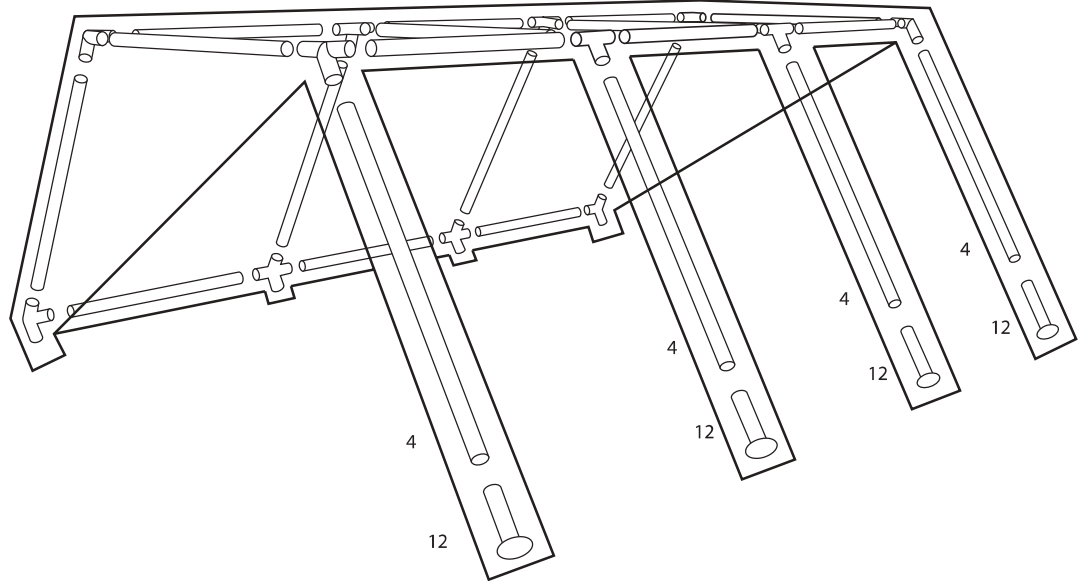

Part list for 4m PVC Party Tent

Part No.		6m	8m	10m
1	 2100mm	8	10	12
2	 1940mm	9	12	15
4	 1880mm	8	10	12
5 (A)	 120°	6	6	6
6 (B)	 120°	6	9	12
7		8	10	12
8		36	42	48
9		86	102	118
11		50	64	78
12		8	10	12
13		4	4	4
14		1	1	1
15		6	8	10

Part list for 4m PVC Party Tent

Part No.		6m	8m	10m
17		4	4	4
18		1	1	1
19		1	1	1

A

B

C

D

E

F