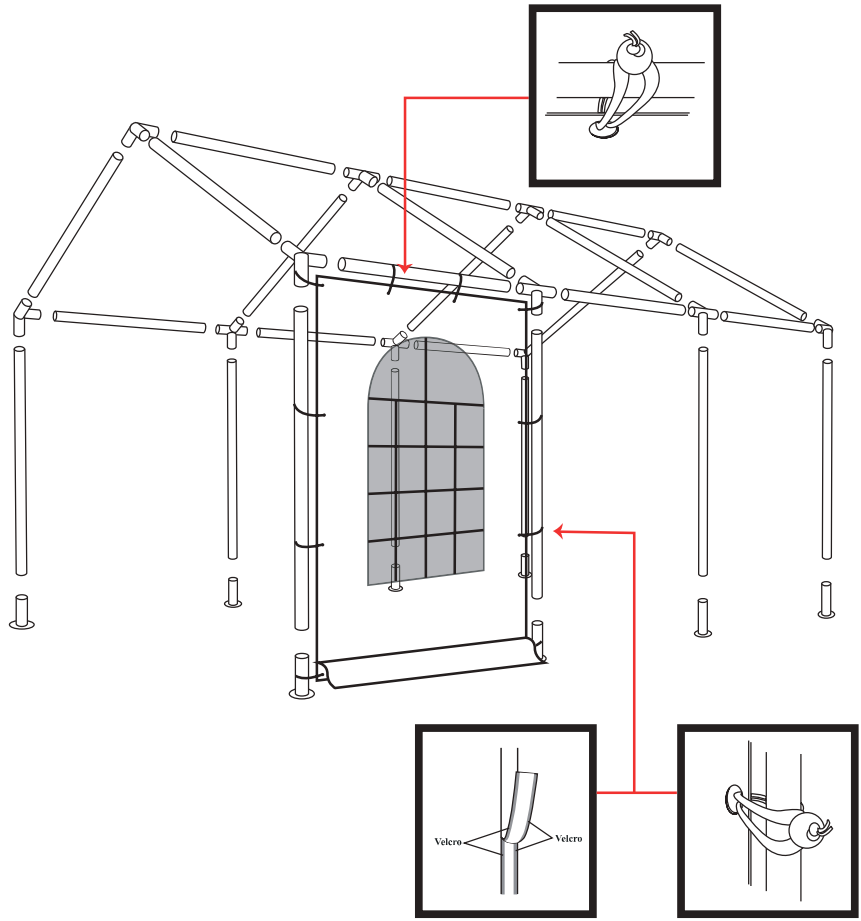

Part list for 4m PVC Party Tent

Part No.		6m	8m	10m
1	 2100mm	8	10	12
2	 1940mm	9	12	15
4	 1880mm	8	10	12
5 (A)	 120°	6	6	6
6 (B)	 120°	6	9	12
7		8	10	12
8		36	42	48
9		86	102	118
11		50	64	78
12		8	10	12
13		4	4	4
14		1	1	1
15		6	8	10

Part list for 4m PVC Party Tent

Part No.		6m	8m	10m
17		4	4	4
18		1	1	1
19		1	1	1

A

B

C

D

E

F