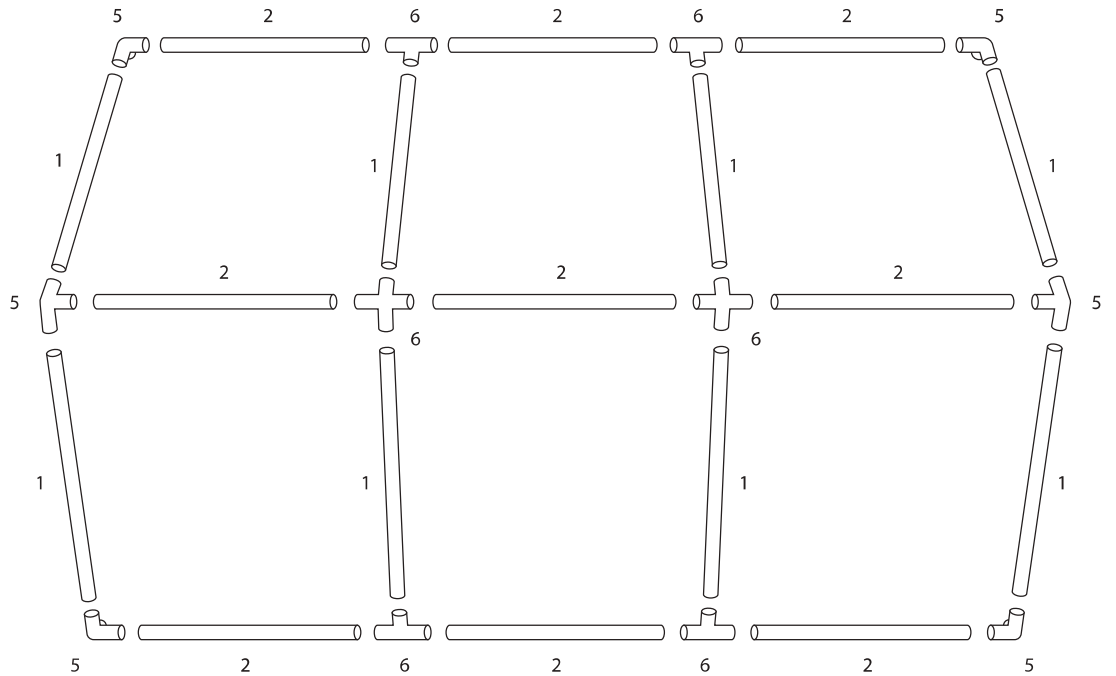

Part list for 4m PVC Party Tent

Part No.		6m	8m	10m
1	 2100mm	8	10	12
2	 1940mm	9	12	15
4	 1880mm	8	10	12
5 (A)	 120°	6	6	6
6 (B)	 120°	6	9	12
7		8	10	12
8		36	42	48
9		86	102	118
11		50	64	78
12		8	10	12
13		4	4	4
14		1	1	1
15		6	8	10

Part list for 4m PVC Party Tent

Part No.		6m	8m	10m
17		4	4	4
18		1	1	1
19		1	1	1

A

B

C

D

E

F