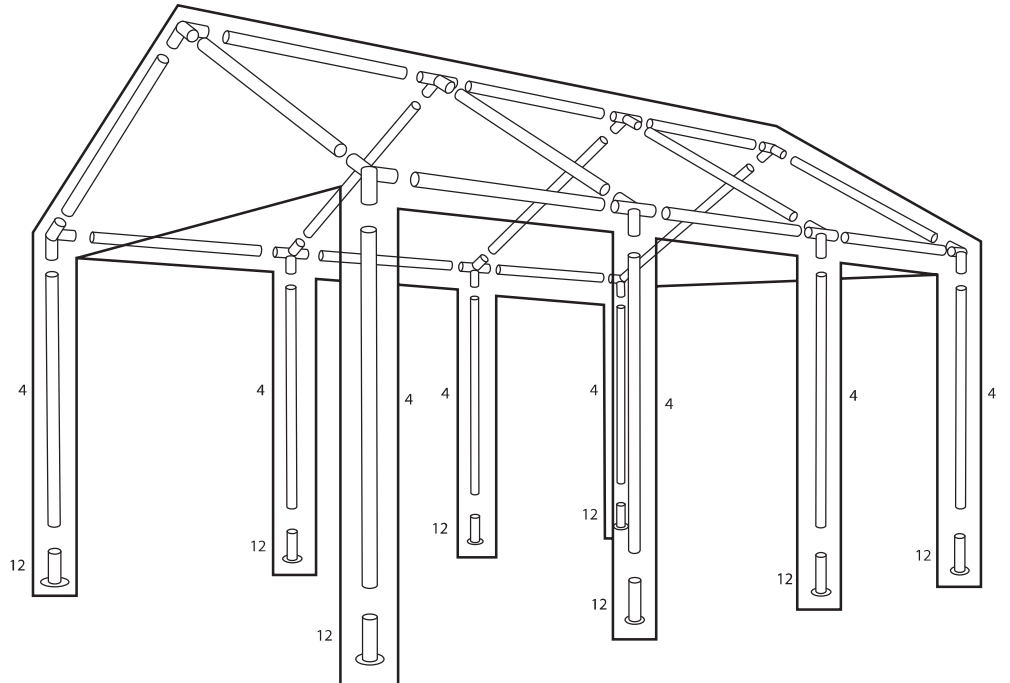

Part list for 4m PVC Party Tent

Part No.		6m	8m	10m
1	 2100mm	8	10	12
2	 1940mm	9	12	15
4	 1880mm	8	10	12
5 (A)	 120°	6	6	6
6 (B)	 120°	6	9	12
7		8	10	12
8		36	42	48
9		86	102	118
11		50	64	78
12		8	10	12
13		4	4	4
14		1	1	1
15		6	8	10

Part list for 4m PVC Party Tent

Part No.		6m	8m	10m
17		4	4	4
18		1	1	1
19		1	1	1

A

B

C

D

E

F