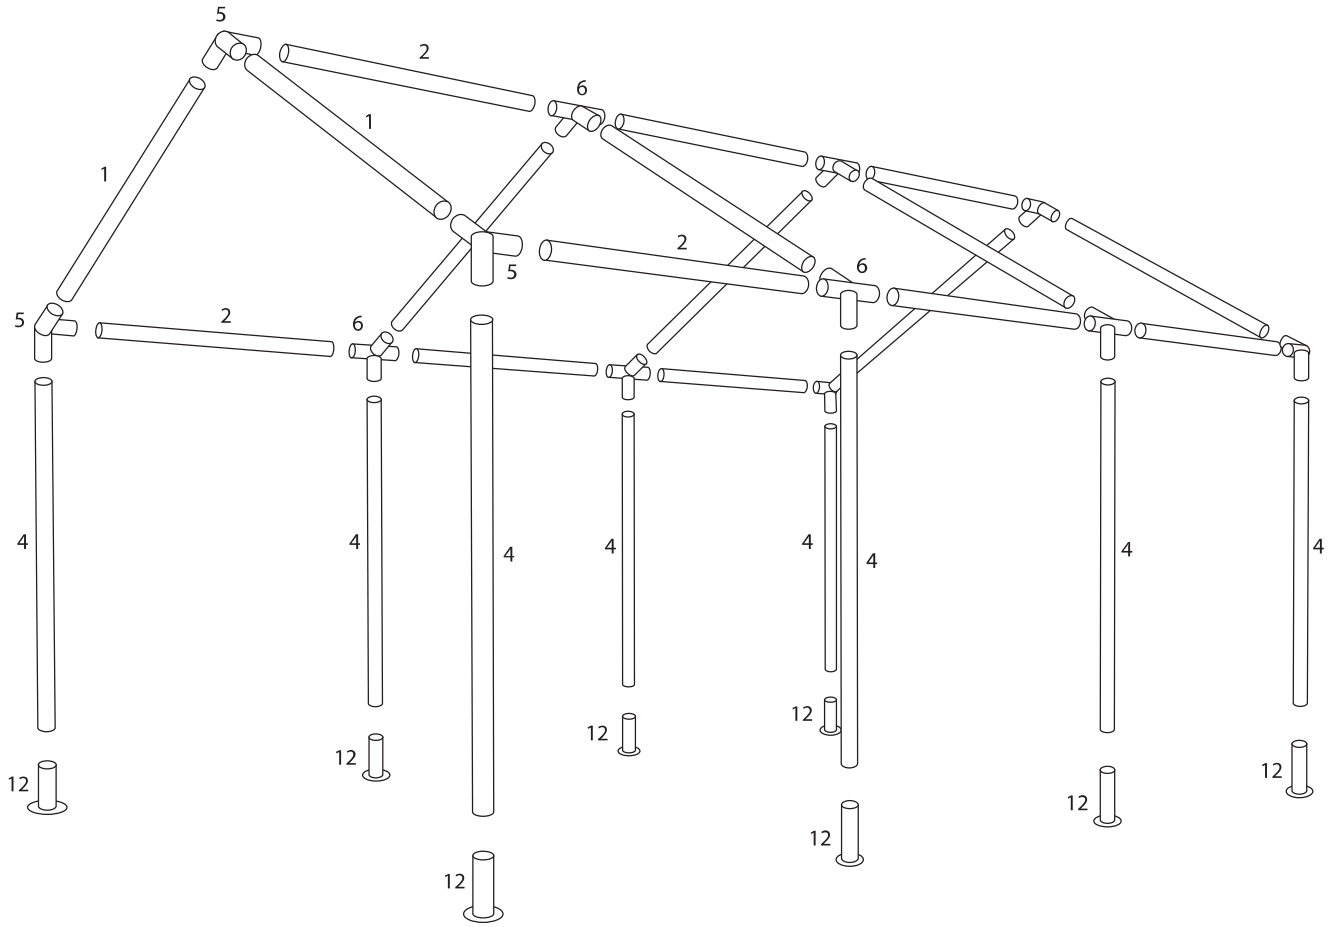

Part list for 4m PVC Party Tent

Part No.		6m	8m	10m
1	 2100mm	8	10	12
2	 1940mm	9	12	15
4	 1880mm	8	10	12
5 (A)	 120°	6	6	6
6 (B)	 120°	6	9	12
7		8	10	12
8		36	42	48
9		86	102	118
11		50	64	78
12		8	10	12
13		4	4	4
14		1	1	1
15		6	8	10

Part list for 4m PVC Party Tent

Part No.		6m	8m	10m
17		4	4	4
18		1	1	1
19		1	1	1

A

B

C

D

E

F