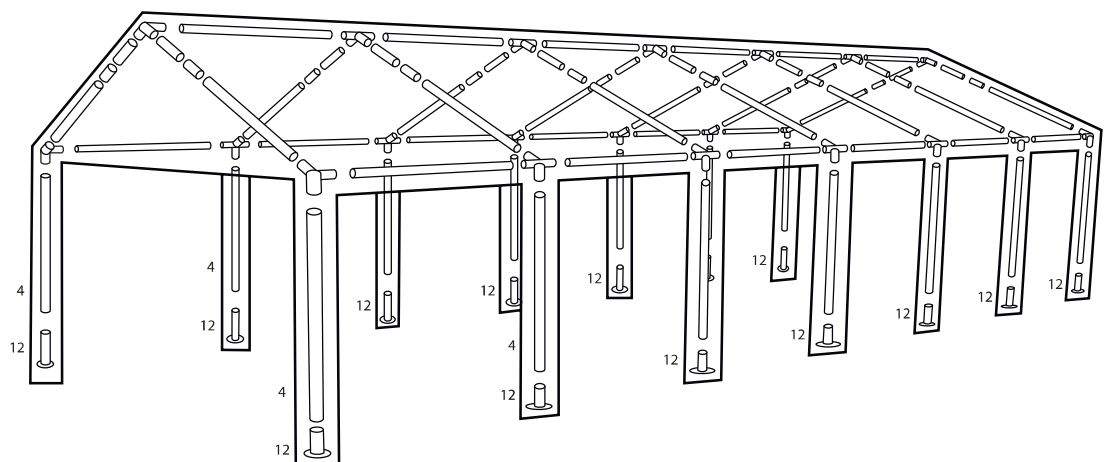

Part list for 5m PVC Party Tent

Part No.		6m	8m	10m	12m
1	 510mm	8	10	12	14
2	 1940mm	17	22	27	32
4	 1880mm	8	10	12	14
5		8	10	12	14
6	 110°	4	4	4	4
7	 110°	4	6	8	10
8	 140°	2	2	2	2
9	 140°	2	3	4	5
10		4	4	4	4
12		8	10	12	14
13		8	10	12	14
14		36	42	48	54
15		66	84	102	120
16		88	106	124	142

Part list for 5m PVC Party Tent

Part No.		6m	8m	10m	12m
17		4	4	4	4
18		1	1	1	1
19		6	8	10	12
20		1	1	1	1
21		1	1	1	1

B

C

D

E

F