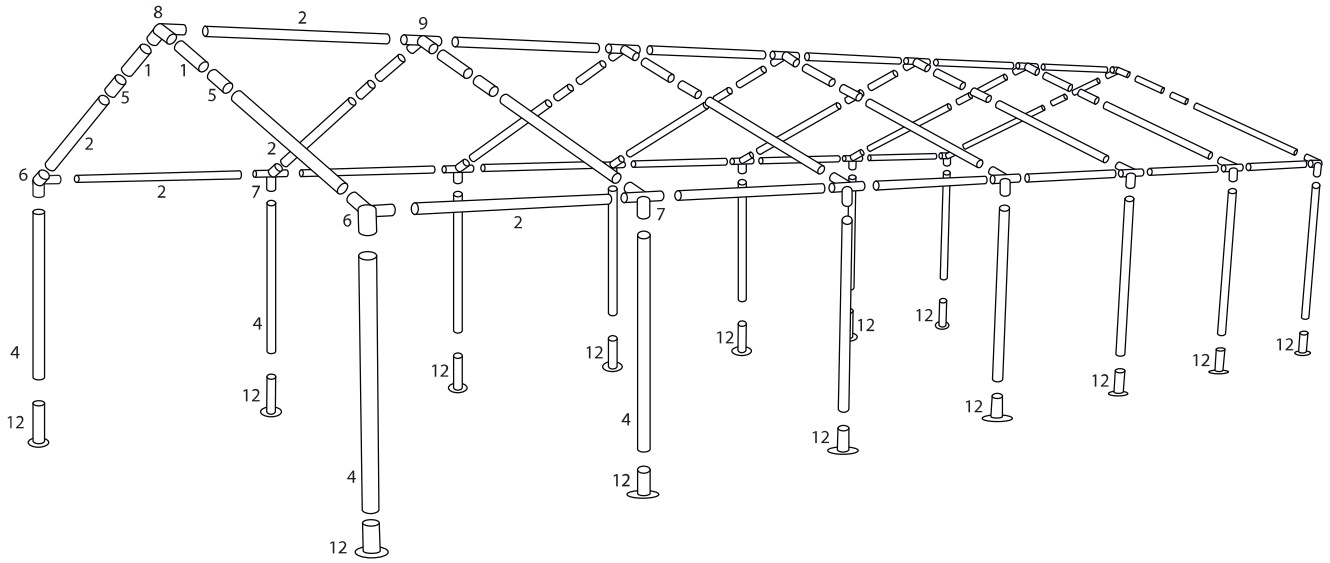

Part list for 5m PVC Party Tent

Part No.		6m	8m	10m	12m
1	 510mm	8	10	12	14
2	 1940mm	17	22	27	32
4	 1880mm	8	10	12	14
5		8	10	12	14
6	 110°	4	4	4	4
7	 110°	4	6	8	10
8	 140°	2	2	2	2
9	 140°	2	3	4	5
10		4	4	4	4
12		8	10	12	14
13		8	10	12	14
14		36	42	48	54
15		66	84	102	120
16		88	106	124	142

Part list for 5m PVC Party Tent

Part No.		6m	8m	10m	12m
17		4	4	4	4
18		1	1	1	1
19		6	8	10	12
20		1	1	1	1
21		1	1	1	1

B

C

D

E

F