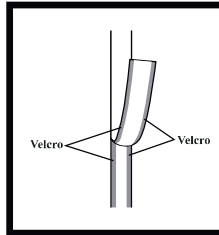

Part list for 5m PVC Party Tent

Part No.		6m	8m	10m	12m
1	 510mm	8	10	12	14
2	 1940mm	17	22	27	32
4	 1880mm	8	10	12	14
5		8	10	12	14
6	 110°	4	4	4	4
7	 110°	4	6	8	10
8	 140°	2	2	2	2
9	 140°	2	3	4	5
10		4	4	4	4
12		8	10	12	14
13		8	10	12	14
14		36	42	48	54
15		66	84	102	120
16		88	106	124	142

Part list for 5m PVC Party Tent

Part No.		6m	8m	10m	12m
17		4	4	4	4
18		1	1	1	1
19		6	8	10	12
20		1	1	1	1
21		1	1	1	1

B

C

D

E

F