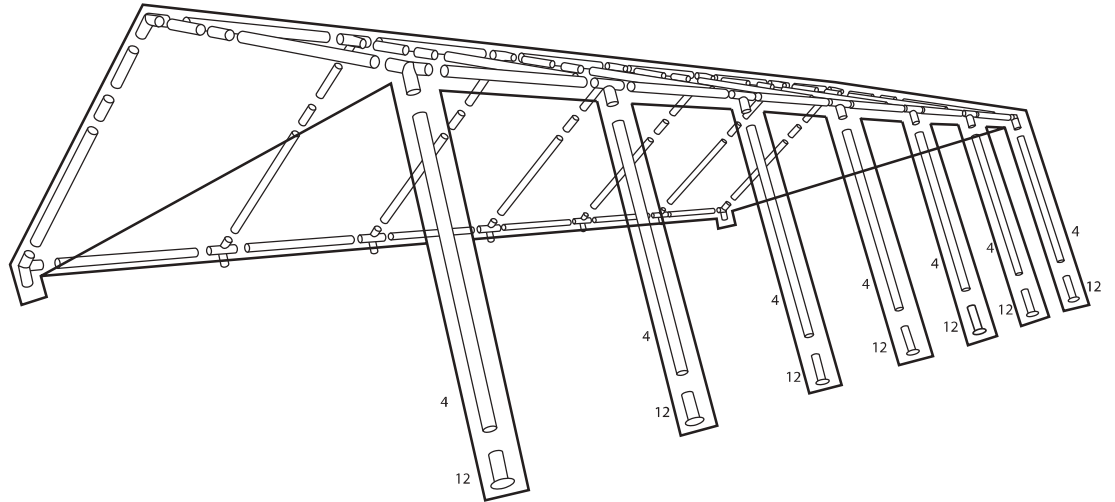

Part list for 5m PVC Party Tent

Part No.		6m	8m	10m	12m
1	 510mm	8	10	12	14
2	 1940mm	17	22	27	32
4	 1880mm	8	10	12	14
5		8	10	12	14
6	 110°	4	4	4	4
7	 110°	4	6	8	10
8	 140°	2	2	2	2
9	 140°	2	3	4	5
10		4	4	4	4
12		8	10	12	14
13		8	10	12	14
14		36	42	48	54
15		66	84	102	120
16		88	106	124	142

Part list for 5m PVC Party Tent

Part No.		6m	8m	10m	12m
17		4	4	4	4
18		1	1	1	1
19		6	8	10	12
20		1	1	1	1
21		1	1	1	1

B

C

D

E

F