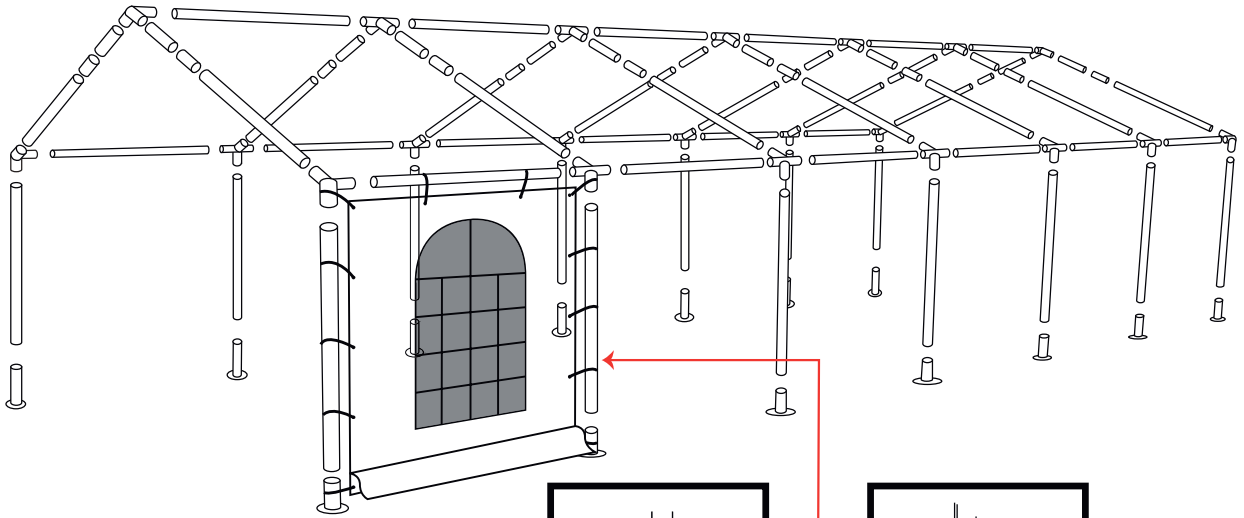

Part list for 5m PVC Party Tent

Part No.		6m	8m	10m	12m
1	 510mm	8	10	12	14
2	 1940mm	17	22	27	32
4	 1880mm	8	10	12	14
5		8	10	12	14
6	 110°	4	4	4	4
7	 110°	4	6	8	10
8	 140°	2	2	2	2
9	 140°	2	3	4	5
10		4	4	4	4
12		8	10	12	14
13		8	10	12	14
14		36	42	48	54
15		66	84	102	120
16		88	106	124	142

Part list for 5m PVC Party Tent

Part No.		6m	8m	10m	12m
17		4	4	4	4
18		1	1	1	1
19		6	8	10	12
20		1	1	1	1
21		1	1	1	1

B

C

D

E

F