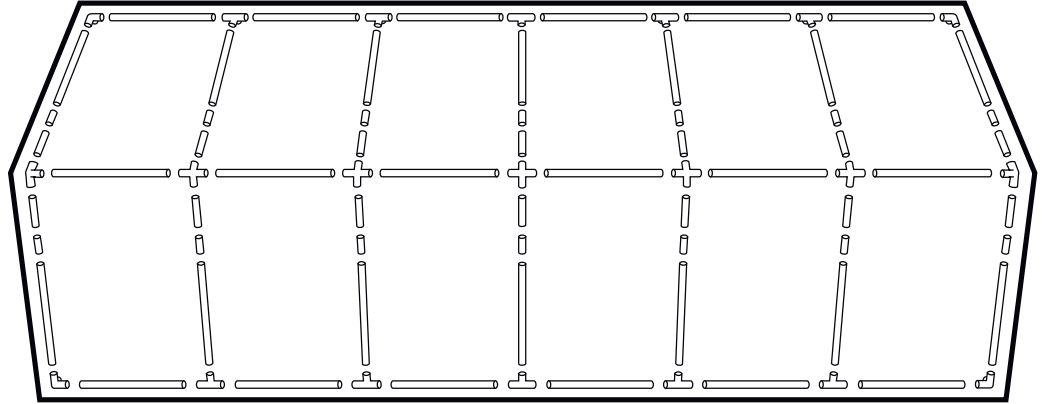

Part list for 5m PVC Party Tent

Part No.		6m	8m	10m	12m
1	 510mm	8	10	12	14
2	 1940mm	17	22	27	32
4	 1880mm	8	10	12	14
5		8	10	12	14
6	 110°	4	4	4	4
7	 110°	4	6	8	10
8	 140°	2	2	2	2
9	 140°	2	3	4	5
10		4	4	4	4
12		8	10	12	14
13		8	10	12	14
14		36	42	48	54
15		66	84	102	120
16		88	106	124	142

Part list for 5m PVC Party Tent

Part No.		6m	8m	10m	12m
17		4	4	4	4
18		1	1	1	1
19		6	8	10	12
20		1	1	1	1
21		1	1	1	1

B

C

D

E

F