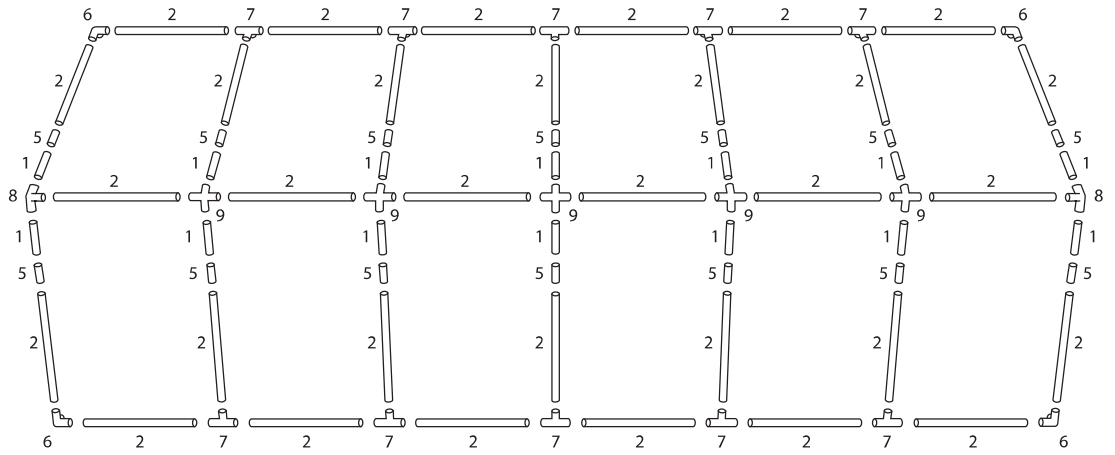

Part list for 5m PVC Party Tent

Part No.		6m	8m	10m	12m
1	 510mm	8	10	12	14
2	 1940mm	17	22	27	32
4	 1880mm	8	10	12	14
5		8	10	12	14
6	 110°	4	4	4	4
7	 110°	4	6	8	10
8	 140°	2	2	2	2
9	 140°	2	3	4	5
10		4	4	4	4
12		8	10	12	14
13		8	10	12	14
14		36	42	48	54
15		66	84	102	120
16		88	106	124	142

Part list for 5m PVC Party Tent

Part No.		6m	8m	10m	12m
17		4	4	4	4
18		1	1	1	1
19		6	8	10	12
20		1	1	1	1
21		1	1	1	1

B

C

D

E

F